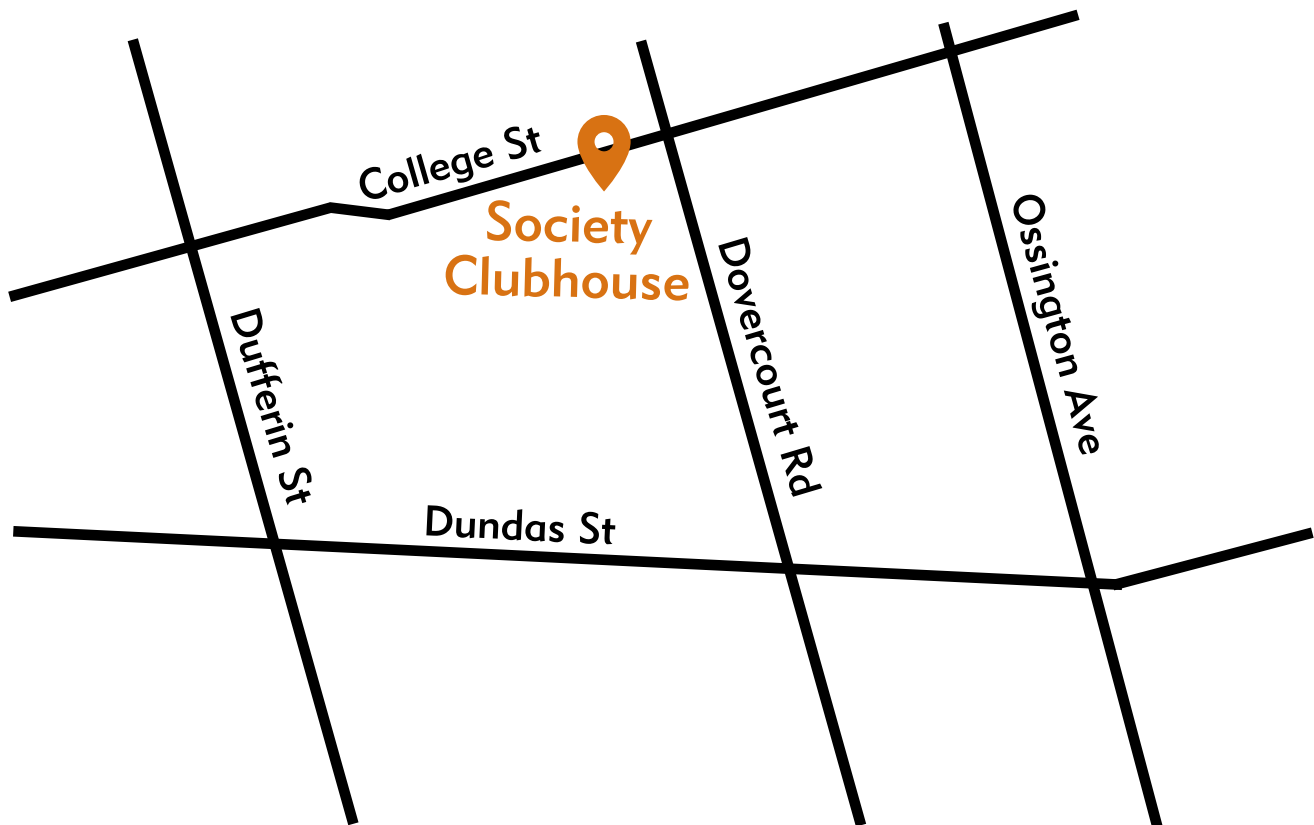

Getting Here

Society Clubhouse is located in Toronto, Ontario, at 967 College Street. The closest major intersection is College Street and Dovercourt Road.

Subway

Take Line 2 to Ossington Station. Society Clubhouse is about 3 blocks south or a 15 minute walk.

Bus

Take the 94A, get off at Harbord St at Ossington Ave, and walk about five minutes south on Ossington and then 5 minutes west on College St.

Streetcar

Take the 506 College line, get off at College St at Dovercourt Rd and walk about one minutes along College St.

Taxi

Society Clubhouse is located at 967 College Street. Let your driver know that you would like to be dropped off on College directly in front of the entrance to the building.

Wheel-Trans

Society Clubhouse is located at 967 College Street. Let your driver know that you would like to be dropped off on College directly in front of the entrance to the building.

Arriving

There is one primary entrance to Society Clubhouse, and it is located on the south side of the street. The door does not have a button to open but volunteers will be onsite to assist you if needed.